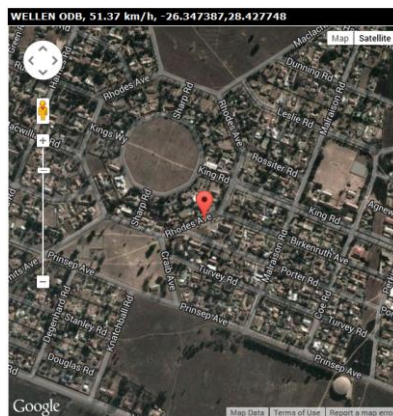

## MAPPING AND LOCATION OF UNITS ON DIGITAL MAPS.

<http://www.eyesonsvr.co.za/login.php>

username and password: demo100

This server is used for covert and svr devices and for our PC Application  
Monitored from a SMARTPHONE