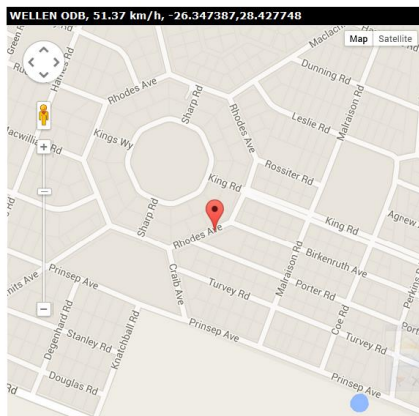

## MAPPING AND LOCATION OF UNITS ON DIGITAL MAPS.

<http://www.eyesonsvr.co.za/login.php>

username and password: demo100

This server is used for covert and svr devices and for our PC Application  
Monitored from a SMARTPHONE